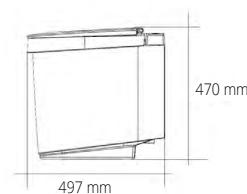

Connections:

Ventilation out: Ø 51mm
Urine out: Ø 33mm

Warranty 5 year The 5-year warranty does not include the fan. The fan has a 3-year warranty.

All our electrical products are ETL and/or CE marked. Further information about the products can be found on our website, www.separett.com

Separett®
Waterless toilets