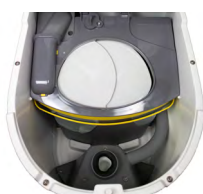

## Two versions

- Tiny with urine tube: internal collection of solid waste. external collection of urine
  - Tiny with urine container: internal collection of urine and solid waste
- This leaflet describes Tiny with urine tube*

### OPTIMIZED FOR TINY SPACES

After several years of development of urine diverting toilets this has led to the simple and flexible design of Separett Tiny that is a perfect fit for small spaces. Especially developed for Tiny Homes and other small spaces such as camper vans, caravans, boats, hunting cottages etc.

### HIGH CAPACITY

Thanks to the urine separation, both the smell and the volume of the waste that must be disposed of are reduced.

The solid waste is collected in the solid waste container inside of the toilet whilst the urine is led to an external container through a urine tube.

The toilet is designed for 50 mm ventilation pipes (outer diameter). For optimal function it is recommended that you use Separett's own installation kit that has pipes and angles in the correct dimensions. Separett Tiny can be installed with up to 5 meters of ventilation piping and 2 90-degree bends. Ventilated air can go through a wall, floor or roof, for example, up into an attic and out through a suitable side of the house.